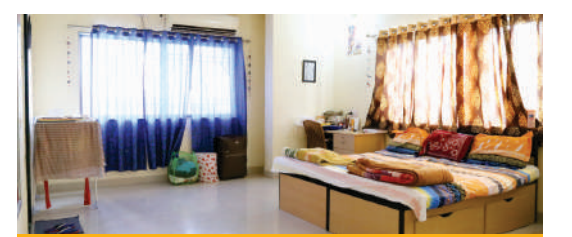

FEE STRUCTURE FOR 2023-24

AC DOUBLE SEATER	
HOSTEL FEES	Rs. 1,98,400/-
ADMINISTRATION FEES	Rs. 1000/-
HOSTEL DEPOSIT	Rs. 20,000/- (For 1st yr. students)